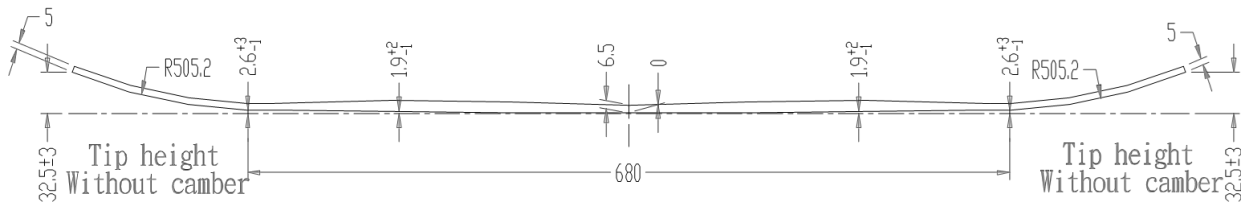

2HEX SNOWBOARD SHAPE HEX 1