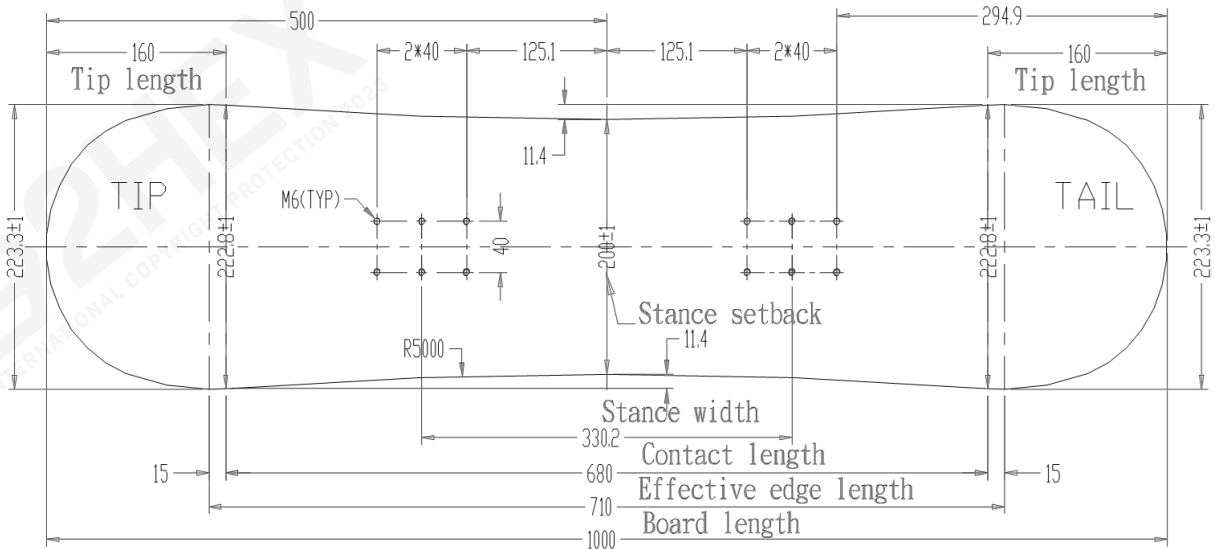

2HEX SNOWBOARD SHAPE HEX 1